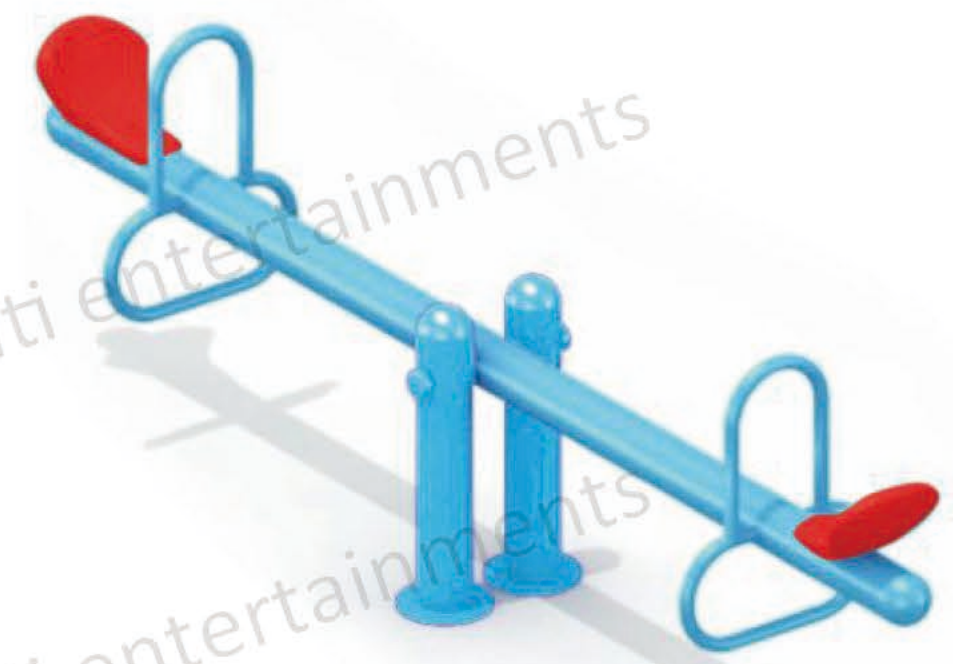

↑ **QQ19036-3**
Size: 200x35x60cm

↑ **QQ19035-5**
Size: 380x160x180cm

↑ **QQ19035-6**
Size: 600x150x200cm

↑ **QQ19036-4**
Size: 300x40x60cm

↑ **QQ19036-5**
Size: 200x40x60cm

Children Fitness Equipment

The product is the latest product developed by our company, which is the children fitness equipment integrating amusement, sport, fitness, intelligence benefiting, randomness and interest etc. Multifunctions through scientific combination by experts. The product has the advantages of safety, randomness, interactivity, non-power and small volume. It is the favorite of children, the selling point of merchants and the best choice as gift. The product is applicable for families, kindergartens, supermarkets and amusement locations.