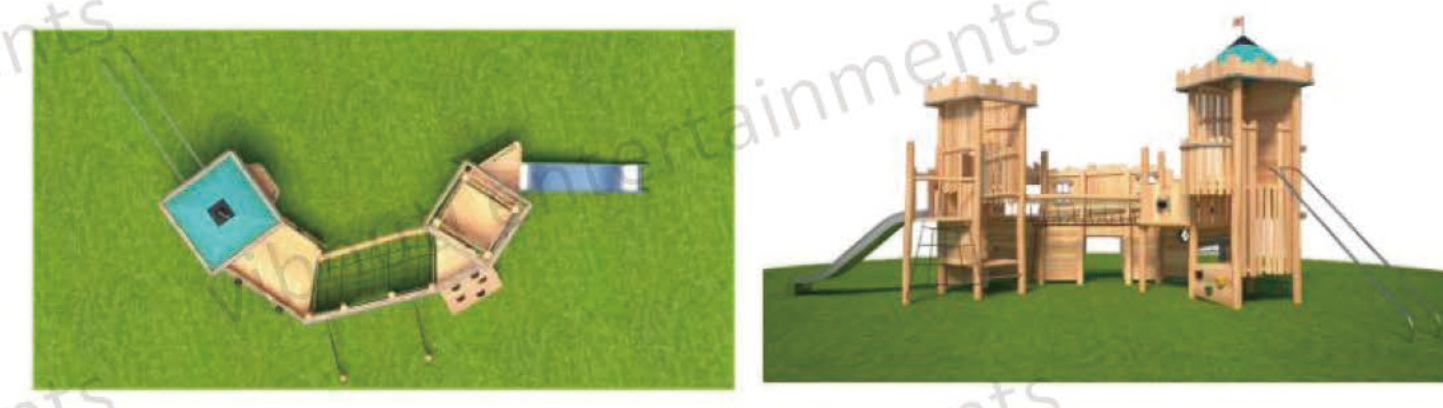

↑ **QQ19021-3**
 Size: 1700x1460x370cm
 Use zone: 2100x1860cm

↑ **QQ19022-3**
 Size: 500x225x270cm
 Use zone: 900x625cm

Outdoor Wooden Series

🏠 **QQ19023-1**
Size: 2000x750x612cm

🏠 **QQ19024-1**
Size: 918x462x424cm

🏠 **QQ19023-2**
Size: 1720x956x750cm

🏠 **QQ19024-2**
Size: 1460x752x672cm

Tree House Series

↑ **QQ19025-1**
 Size: 1160x850x480cm
 Use zone: 1560x1250cm
 Aged for: 3-12 years old

↑ **QQ19026-1**
 Size: 1230x860x530cm
 Use zone: 1630x1260cm
 Aged for: 3-12 years old