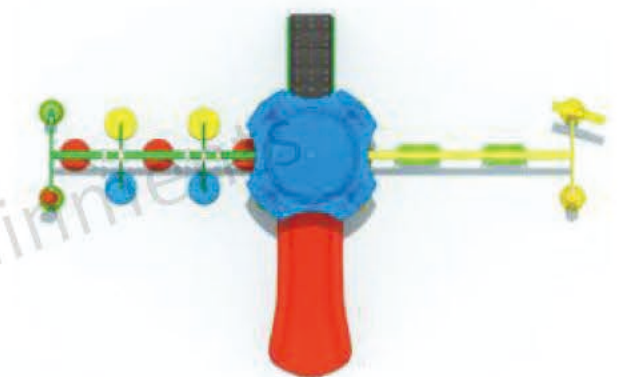

Mini Playground Series

🏠 **QQ19031-1**

Size: 390x330x330cm
Use zone: 790x730cm
Aged for: 3-12 years old

🏠 **QQ19032-1**

Size: 540x330x360cm
Use zone: 940x730cm
Aged for: 3-12 years old

🏠 **QQ19031-2**

Size: 370x160x260cm
Use zone: 770x560cm
Aged for: 3-12 years old