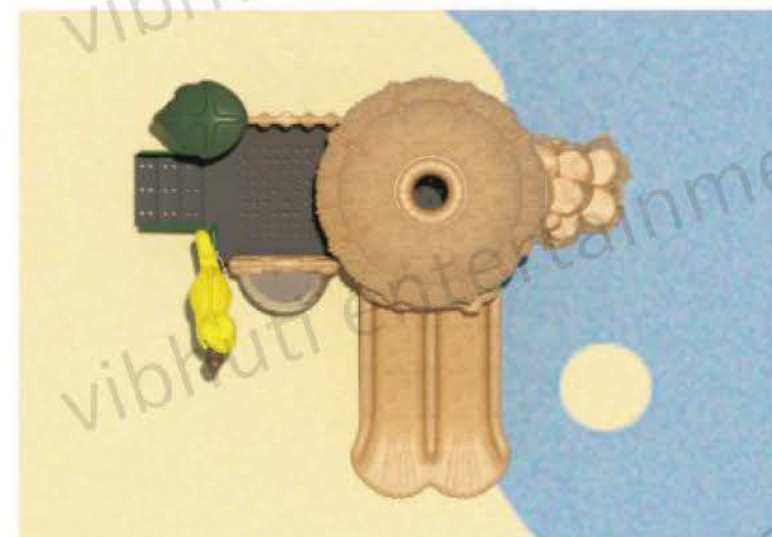

Tree House Series

↑ **QQ19027-1**
Size: 400x320x390cm
Use zone: 800x720cm
Aged for: 3-12 years old