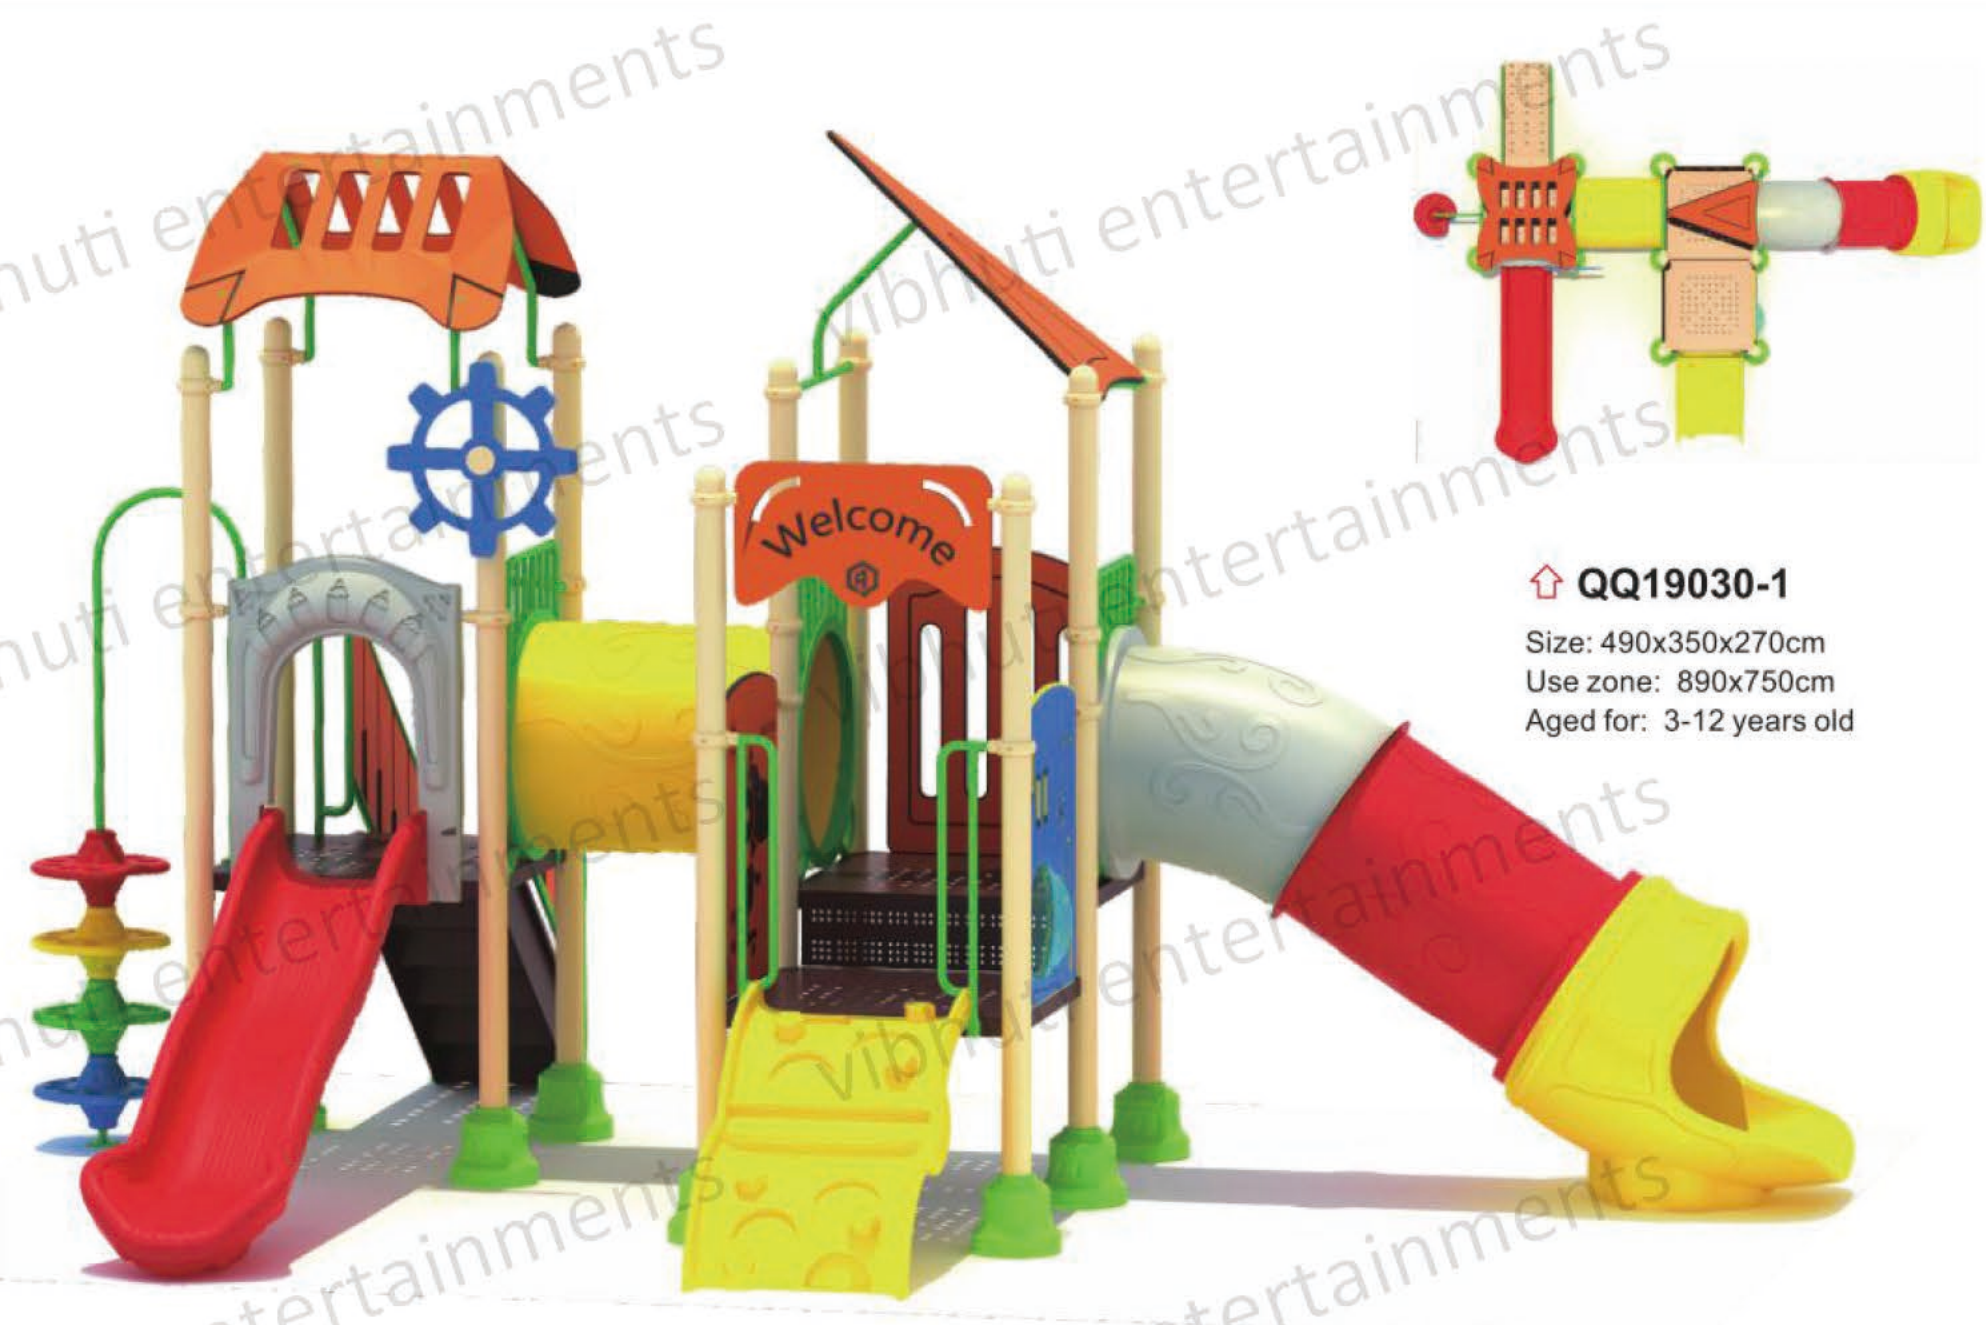

Tree House Series

↑ **QQ19027-1**
 Size: 400x320x390cm
 Use zone: 800x720cm
 Aged for: 3-12 years old

↑ **QQ19028-1**
 Size: 890x830x480cm
 Use zone: 1290x1230cm
 Aged for: 3-12 years old

 **QQ19029-1**
 Size: 385x140x230cm
 Use zone: 785x540cm
 Aged for: 3-12 years old

 **QQ19030-1**
 Size: 490x350x270cm
 Use zone: 890x750cm
 Aged for: 3-12 years old

 **QQ19029-2**
 Size: 400x140x230cm
 Use zone: 800x540cm
 Aged for: 3-12 years old

 **QQ19030-2**
 Size: 1090x285x305cm
 Use zone: 1490x685cm
 Aged for: 3-12 years old

Mini Playground Series

🏠 **QQ19031-1**

Size: 390x330x330cm
Use zone: 790x730cm
Aged for: 3-12 years old

🏠 **QQ19032-1**

Size: 540x330x360cm
Use zone: 940x730cm
Aged for: 3-12 years old

🏠 **QQ19031-2**

Size: 370x160x260cm
Use zone: 770x560cm
Aged for: 3-12 years old